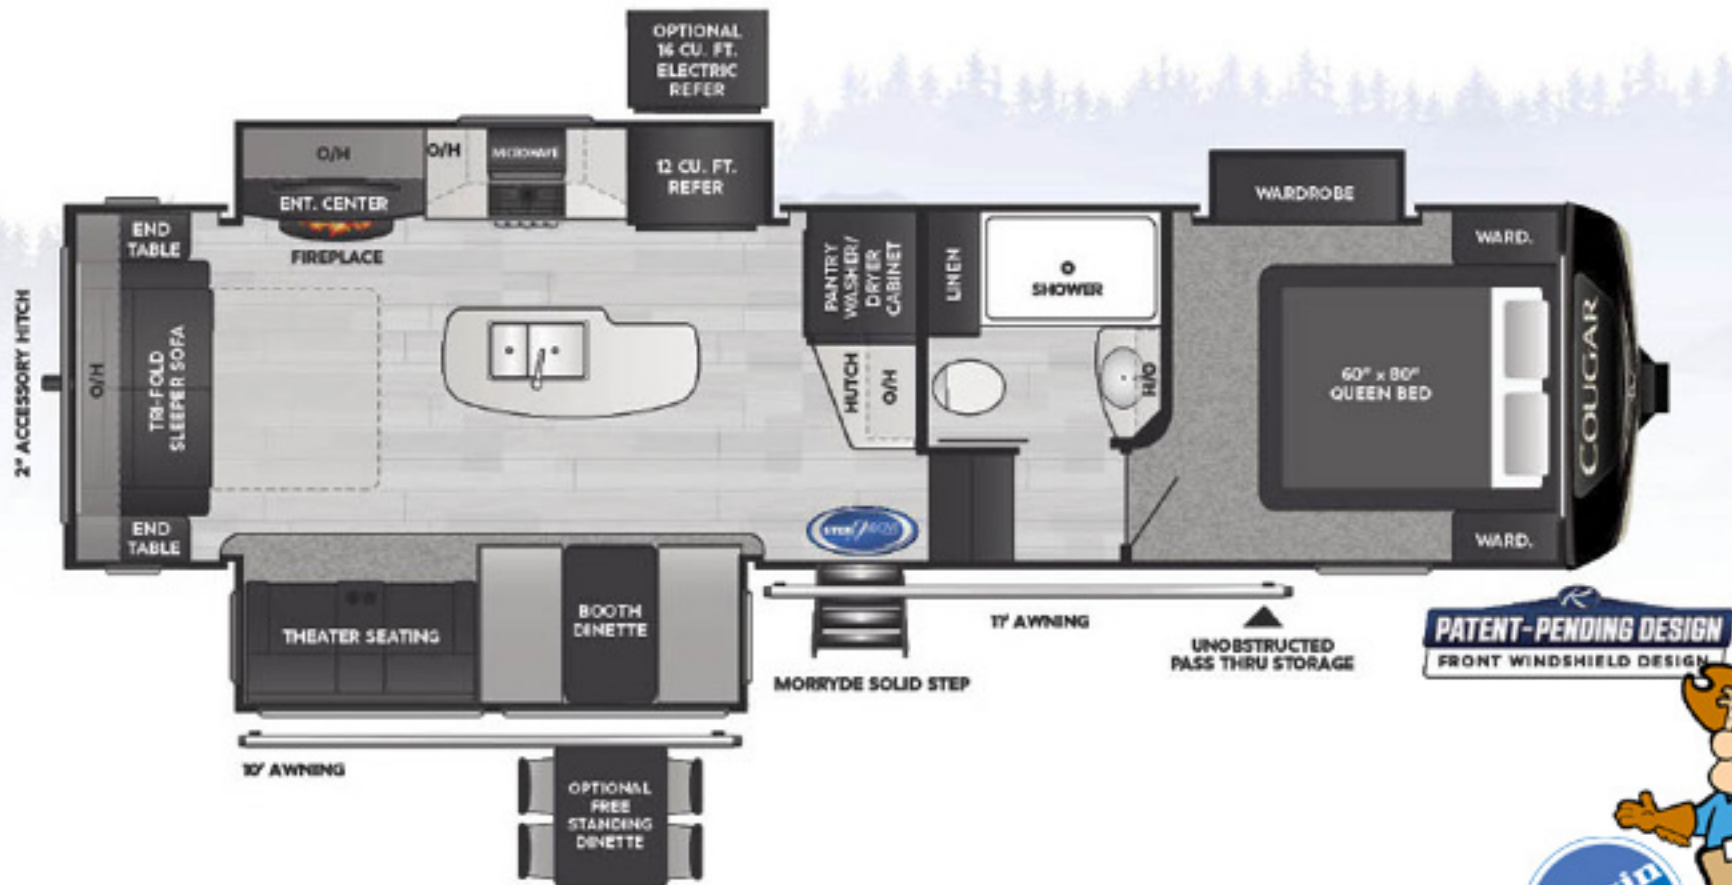

COUGAR

**FULL-SIZE
FIFTH WHEEL**

PATENT-PENDING DESIGN
FRONT WINDSHIELD DESIGN

NEW!

290RLS

Rear living, stackable W/D prep, three slides

WEIGHT	CARRYING CAPACITY	HITCH WEIGHT	FRESH WATER	WASTE WATER	GRAY WATER	LPG	LENGTH*	WIDTH	HEIGHT	HEIGHT 2 A/C	AWNING
TBD	TBD	TBD	61	36	76	60	33' 9"	8'	12' 2"	13' 4"	10', 11'

*Length is defined as the distance from the centerline of the hitch pin/coupler to the rear bumper.

Cousin Gary RV Center

1 530 241 3545 or 1 800 442 3545

cousingaryrv.com

All features, floor plans, and specifications in this printout are subject to change without notice.