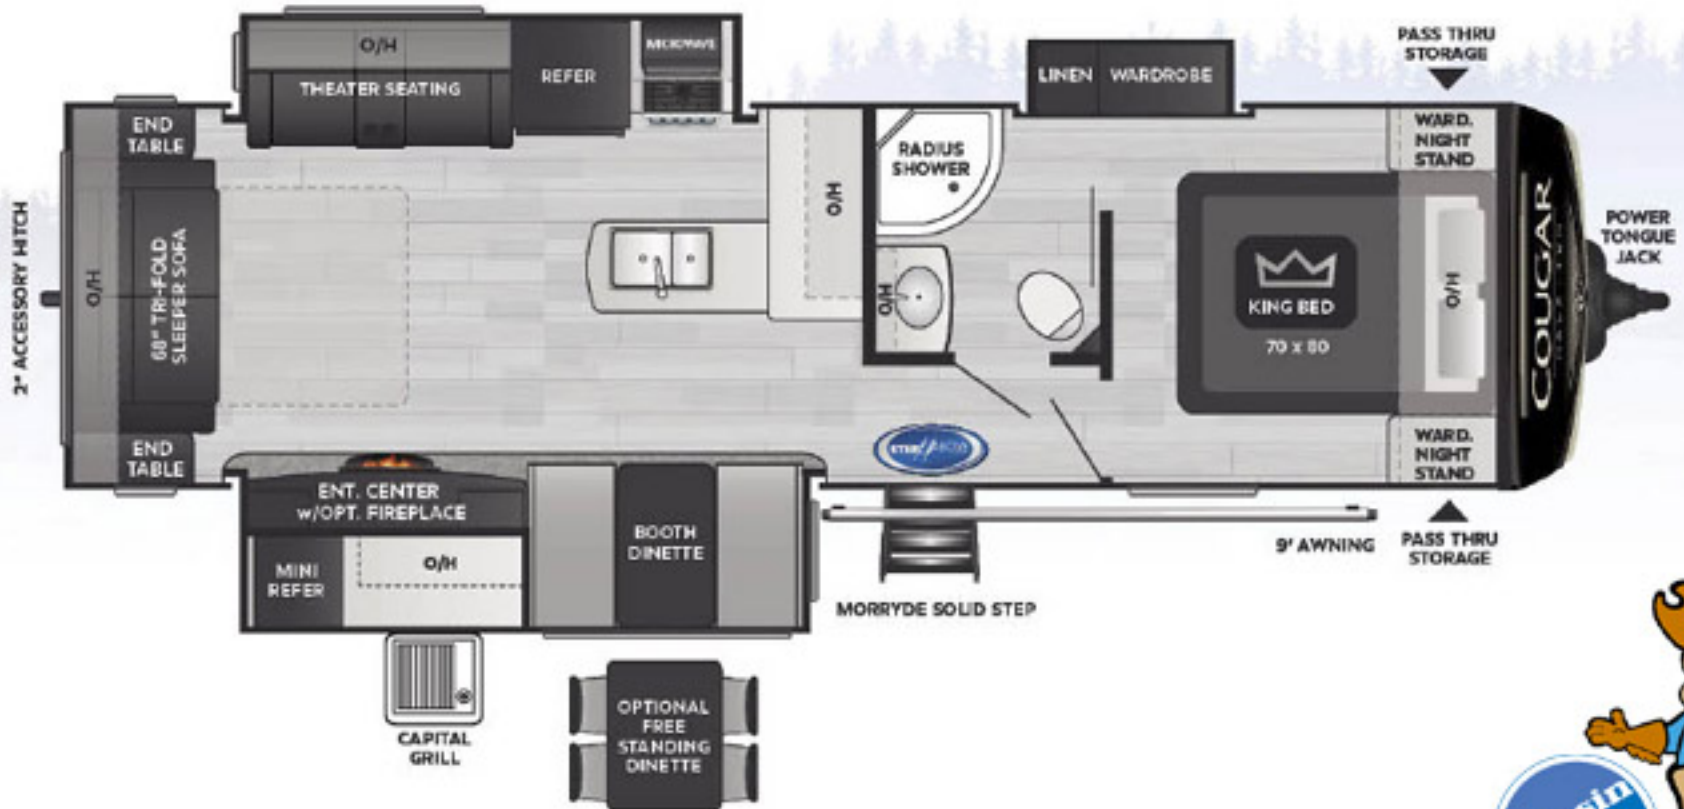

COUGAR

WESTERN HALF-TON TRAVEL TRAILER

29RLKWE

Rear living, wardrobe slide, outside kitchen

WEIGHT	CARRYING CAPACITY	HITCH WEIGHT	FRESH WATER	WASTE WATER	GRAY WATER	LPG	LENGTH*	WIDTH	HEIGHT	AWNING
7500	2000	810	60	38	76	60	33' 3"	8'	11' 3"	9'

*Length is defined as the distance from the centerline of the hitch pin/coupler to the rear bumper.

Cousin Gary RV Center

1 530 241 3545 or 1 800 442 3545

cousingaryrv.com

All features, floor plans, and specifications in this printout are subject to change without notice.