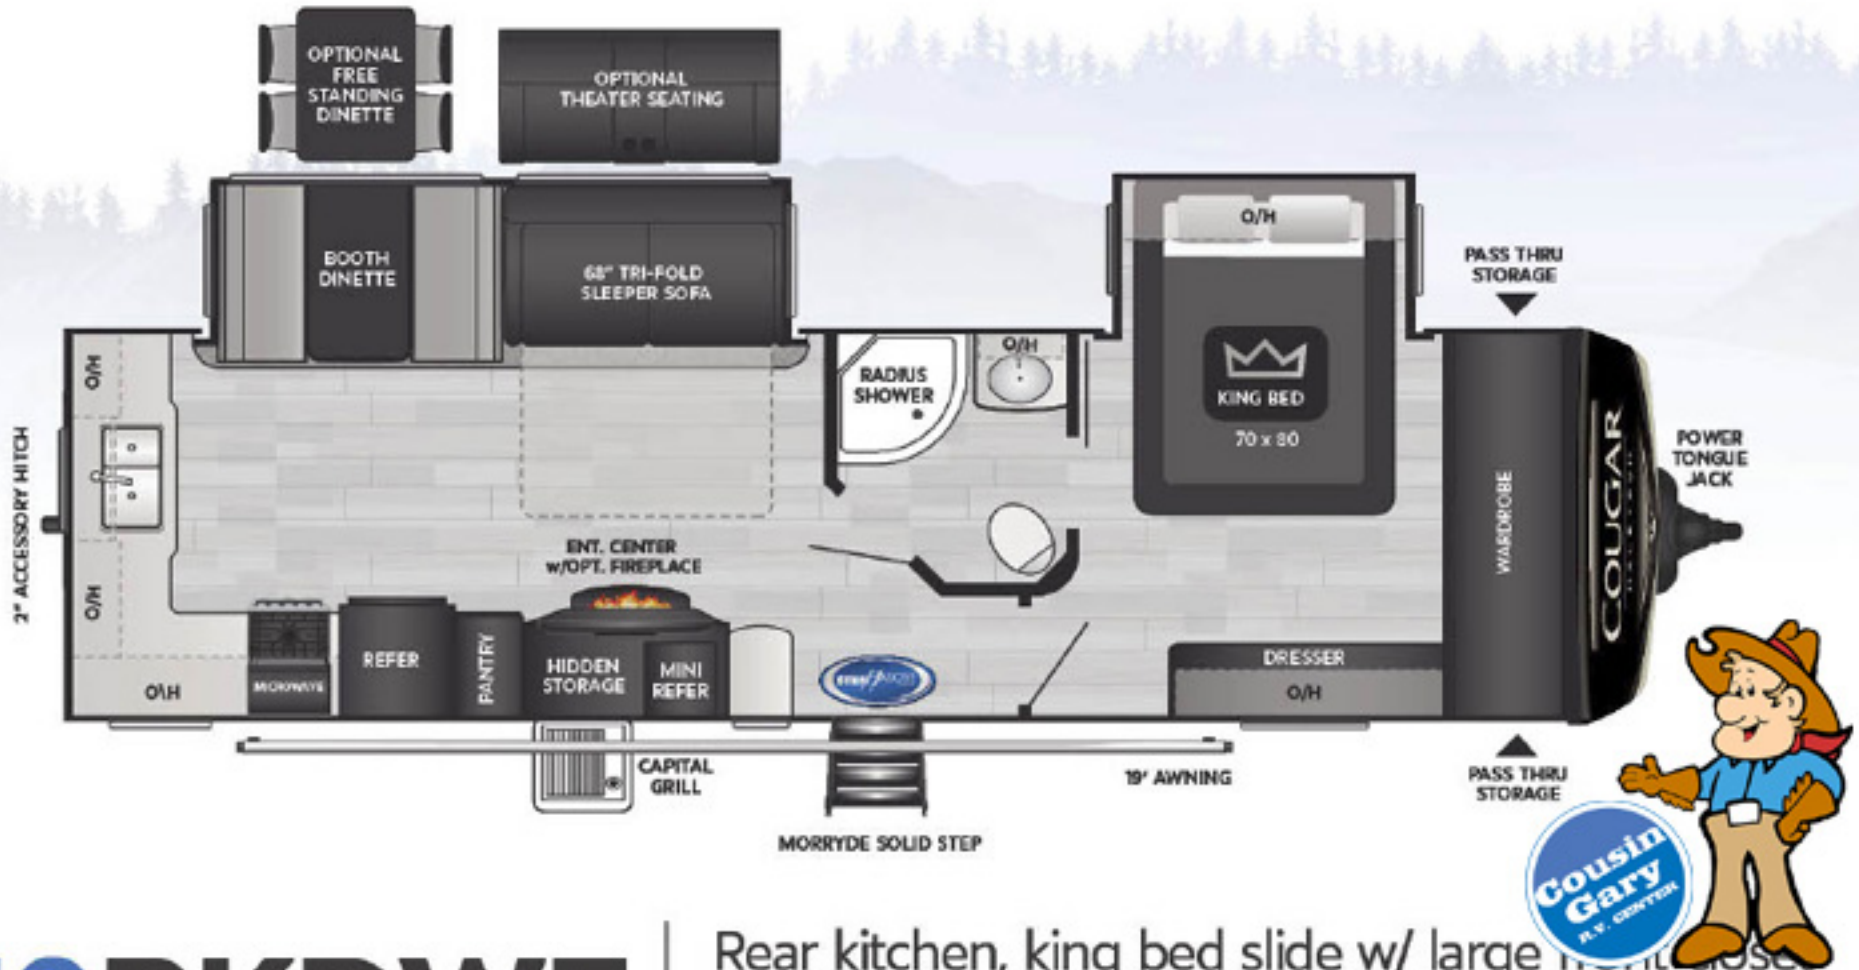

COUGAR

WESTERN HALF-TON TRAVEL TRAILER

30RKDWE

Rear kitchen, king bed slide w/ large wardrobe

WEIGHT	CARRYING CAPACITY	HITCH WEIGHT	FRESH WATER	WASTE WATER	GRAY WATER	LPG	LENGTH*	WIDTH	HEIGHT	AWNING
7620	1880	980	60	38	76	60	34' 9"	8'	11' 3"	19'

*Length is defined as the distance from the centerline of the hitch pin/coupler to the rear bumper.

Cousin Gary RV Center

1 530 241 3545 or 1 800 442 3545

cousingaryrv.com

All features, floor plans, and specifications in this printout are subject to change without notice.